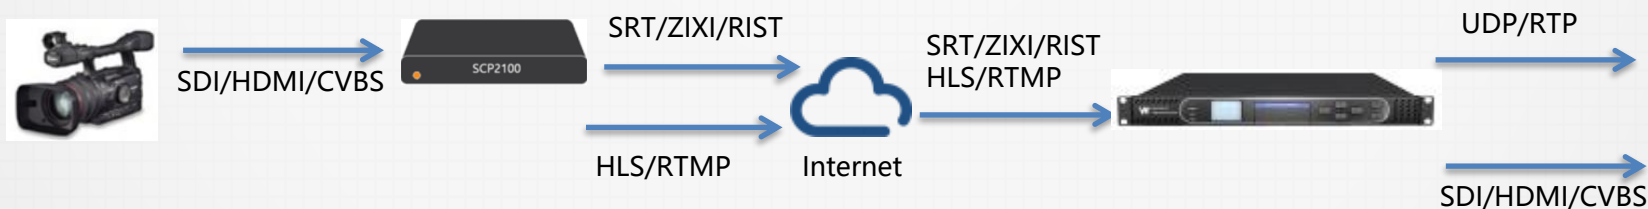

Key Features (Receiving)

Receiving

- Multiple tuner options to support DVB-S2X/S2/S/T2/T/C, DTMB, 8VSB and ISDB-T (DVB-S2X/S2/S in phase 1)
- Supports redundant backup between any two input sources
- PID auto update
- Multiple presets
- Supports IP & ASI input
- Supports T2-MI transport stream decapsulation
- Support SRT/ZIXI/RIST/CTP/HLS/RTMP/RTSP input

Data processing

- Embedded BISS-1 & BISS-E supports TS & Service level descrambling
- Supports TS & Service multiplexing
- Cherry Picking/PID Filtering
- Transcoding 2x channels HD/SD

Output

- 4K/AVS2/HEVC/HDR video decoding
- 2 pairs of audio (currently 1, 2 in the future)
- ASI & IP output
- Support SRT/ZIXI/RIST/CTP/HLS/RTMP/RTSP output

Application Examples

Distribution & Monitoring

P2P Transmission & Internet Content Acquisition

Comparison with other IRDs

CATEGORY	FEATURE	Harmonic Proview8100	Sencore NRD5800	Wellav UMH160U	DX 3975C	PBI PDH 5100P
Input	Auto Input Redundancy	✓	✓	✓		✓
Input	DVB-S/S2, 8VSB, QAM/DVB-C, ASI, DVB-T/2, ISDB-T	✓	✓	✓	✓	
Input	DVB-S2X Input		✓	✓	✓	
Input	DVB-S2: QPSK, 8PSK	✓	✓	✓	✓	✓
Input	DVB-S2: 16/32/64APSK		✓	✓	✓	
Input	Symbol rate: 1-45 Msym/s	✓	✓	✓	✓	✓
Input	Symbol rate: 1-72 Msym/s		✓			
Input	IP Input	✓	✓	✓	✓	✓
Input	SRT/Zixi/RIST/RTMP/HLS/RTSP Input			✓		
Descrambling	BISS Injected ID for EBU	✓	✓			
Descrambling	DVB-CI and BISS	✓	✓	✓	✓	✓
Descrambling	TS level Descrambling	✓	✓	✓	✓	✓
Decoding	4:2:0 Video Decoding	✓	✓	✓	✓	✓
Decoding	4:2:2 Video Decoding		✓			
Decoding	5.1 Discrete Audio Decode	✓	✓			
Decoding	Auto Low Latency	✓	✓	✓		
Decoding	Auto Seek (Intelligent Service Lock)	✓	✓	✓		
Decoding	Decode of 2 Audio Services	✓	✓	✓	✓	✓
Decoding	Decode of 4 Audio Services		✓			
Decoding	Decode of 8 Audio Services		✓			
Decoding	Dolby-E Pass-Thru	✓	✓	✓	✓	✓
Decoding	HEVC Video Decoding		✓	✓	✓	
Decoding	HDR Video Decoding			✓		