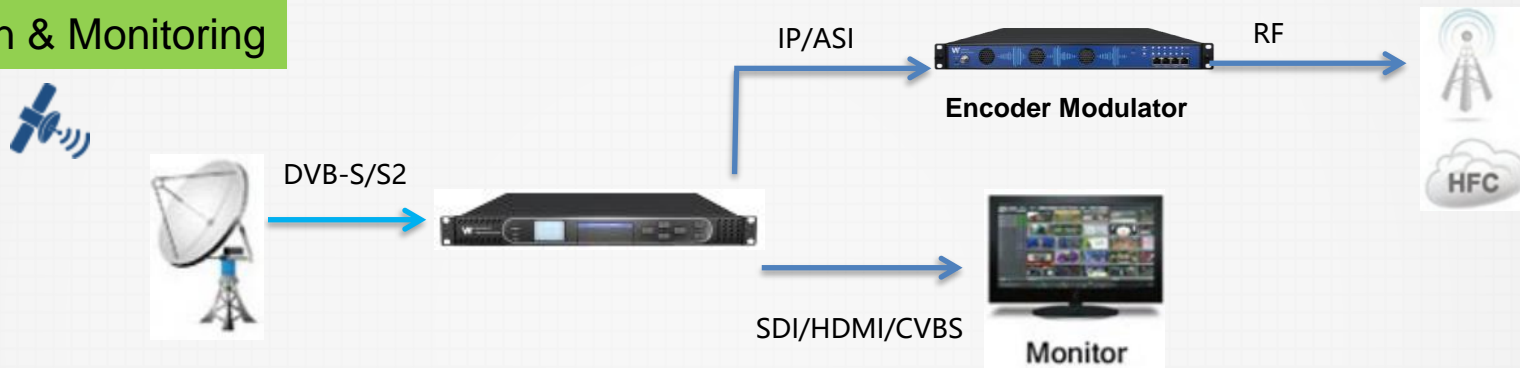

Key Features (Receiving)

Receiving

- Multiple tuner options to support DVB-S2X/S2/S/T2/T/C, DTMB, 8VSB and ISDB-T (DVB-S2X/S2/S in phase 1)
- Supports redundant backup between any two input sources
- PID auto update
- Multiple presets
- Supports IP & ASI input
- Supports T2-MI transport stream decapsulation
- Support SRT/ZIXI/RIST/CTP/HLS/RTMP/RTSP input

Data processing

- Embedded BISS-1 & BISS-E supports TS & Service level descrambling
- Supports TS & Service multiplexing
- Cherry Picking/PID Filtering
- Transcoding 2x channels HD/SD

Output

- 4K/AVS2/HEVC/HDR video decoding
- 2 pairs of audio (currently 1, 2 in the future)
- ASI & IP output
- Support SRT/ZIXI/RIST/CTP/HLS/RTMP/RTSP output

Application Examples

Distribution & Monitoring

P2P Transmission & Internet Content Acquisition

Comparison with other IRDs

CATEGORY	FEATURE	Harmonic Proview8100	Sencore NRD5800	Wellav UMH160U	DX 3975C	PBI PDH 5100P
Input	Auto Input Redundancy	✓	✓	✓		✓
Input	DVB-S/S2, 8VSB, QAM/DVB-C, ASI, DVB-T/2, ISDB-T	✓	✓	✓	✓	
Input	DVB-S2X Input		✓	✓	✓	
Input	DVB-S2: QPSK, 8PSK	✓	✓	✓	✓	✓
Input	DVB-S2: 16/32/64APSK		✓	✓	✓	
Input	Symbol rate: 1-45 Msym/s	✓	✓	✓	✓	✓
Input	Symbol rate: 1-72 Msym/s		✓			
Input	IP Input	✓	✓	✓	✓	✓
Input	SRT/Zixi/RIST/RTMP/HLS/RTSP Input			✓		
Descrambling	BISS Injected ID for EBU	✓	✓			
Descrambling	DVB-CI and BISS	✓	✓	✓	✓	✓
Descrambling	TS level Descrambling	✓	✓	✓	✓	✓
Decoding	4:2:0 Video Decoding	✓	✓	✓	✓	✓
Decoding	4:2:2 Video Decoding		✓			
Decoding	5.1 Discrete Audio Decode	✓	✓			
Decoding	Auto Low Latency	✓	✓	✓		
Decoding	Auto Seek (Intelligent Service Lock)	✓	✓	✓		
Decoding	Decode of 2 Audio Services	✓	✓	✓	✓	✓
Decoding	Decode of 4 Audio Services		✓			
Decoding	Decode of 8 Audio Services		✓			
Decoding	Dolby-E Pass-Thru	✓	✓	✓	✓	✓
Decoding	HEVC Video Decoding		✓	✓	✓	
Decoding	HDR Video Decoding			✓		