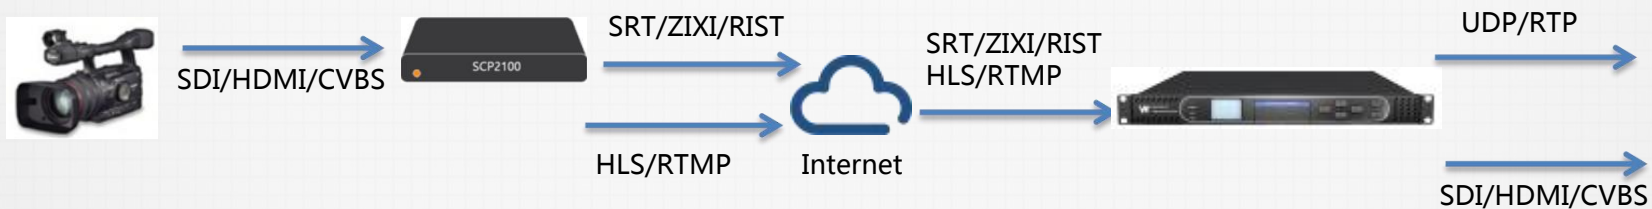

P2P Transmission & Internet Content Acquisition