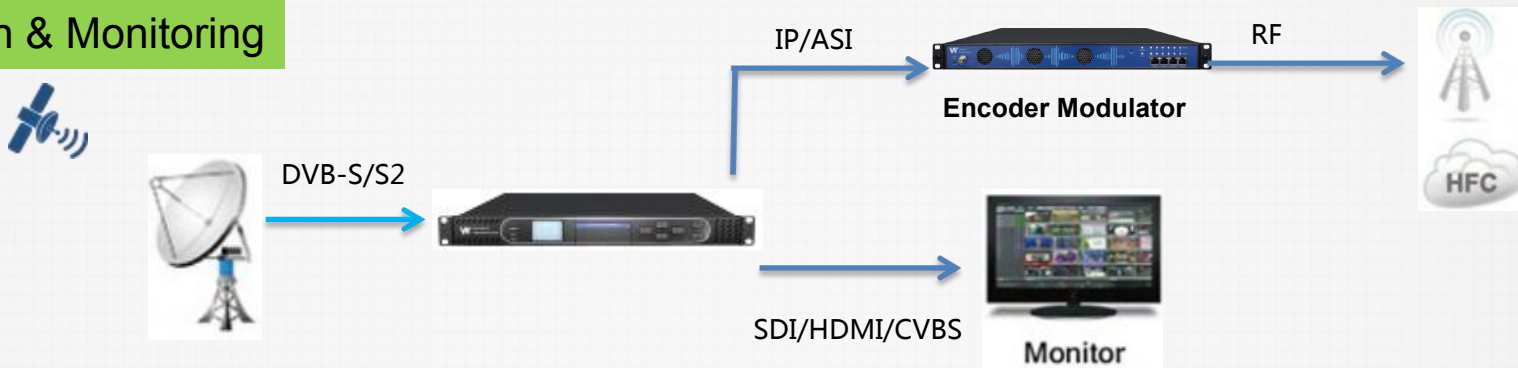

Application Examples

Distribution & Monitoring