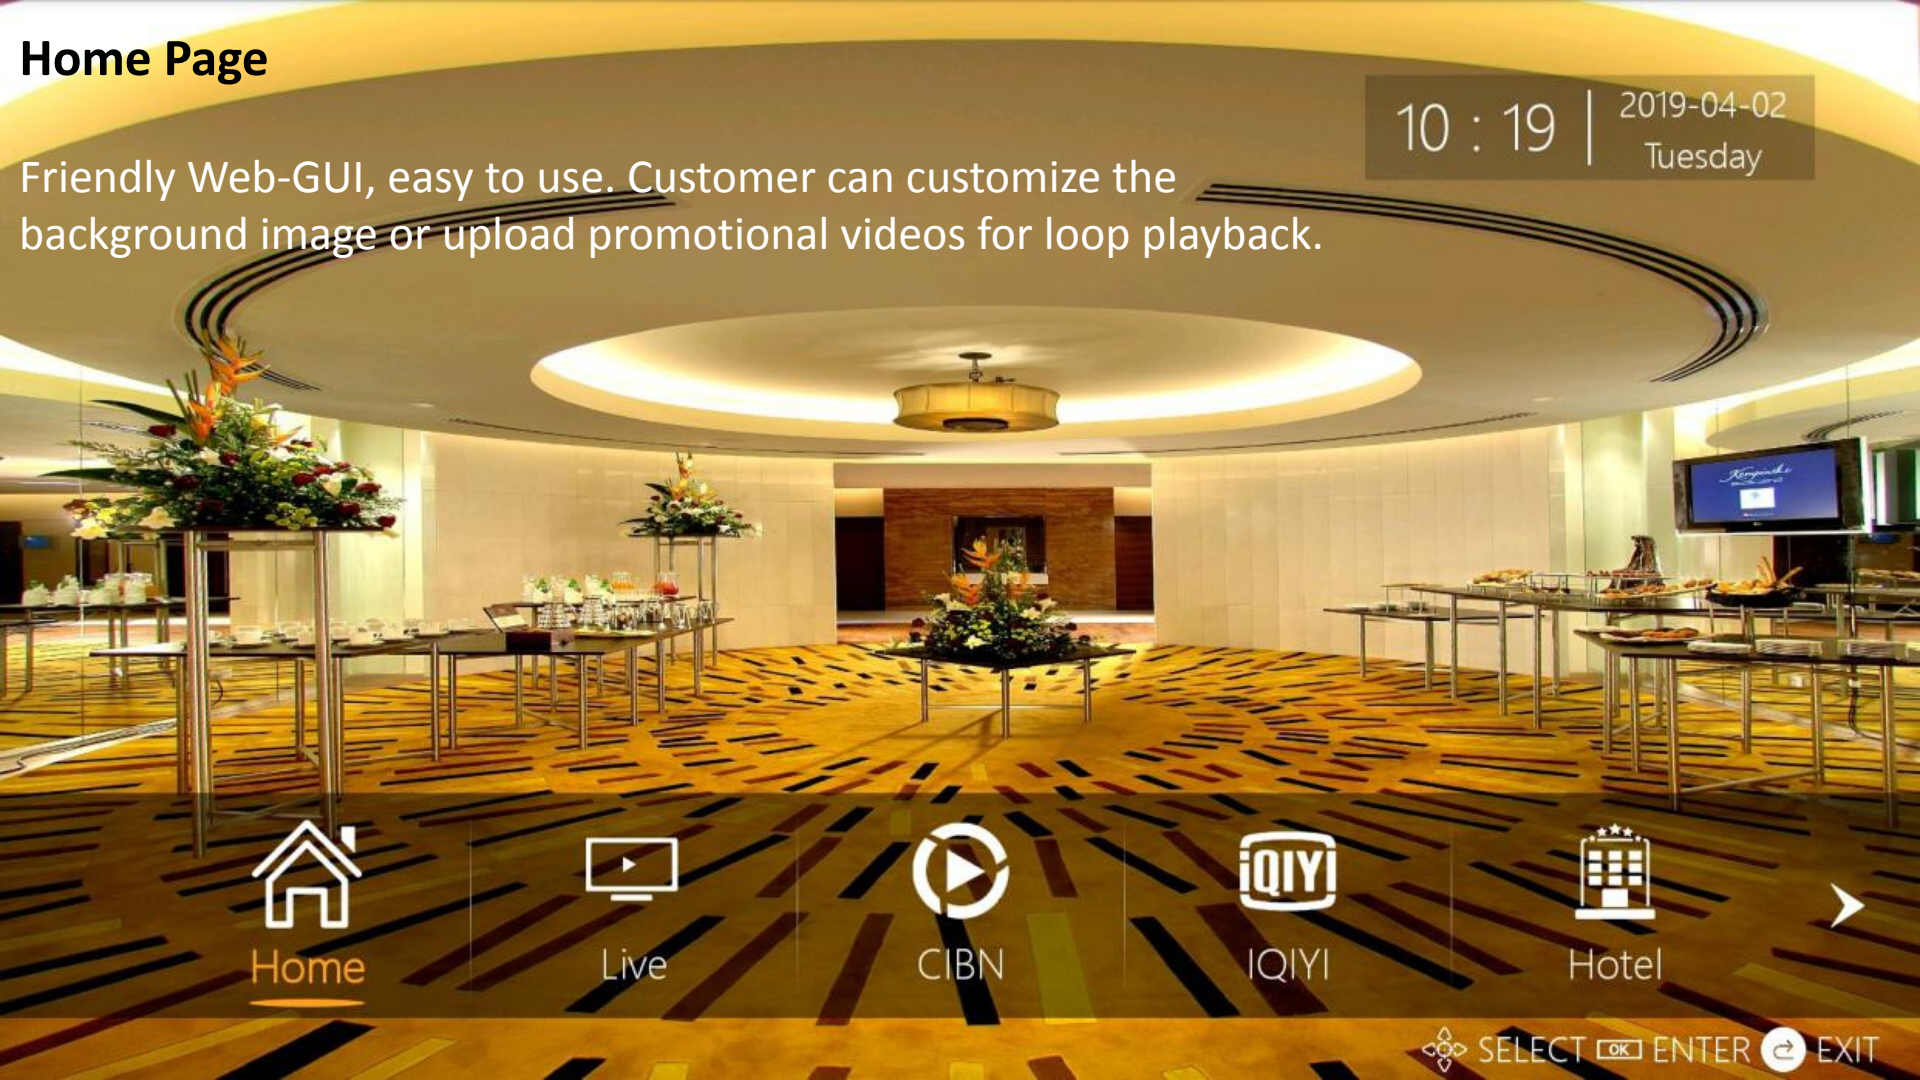

Dear guest :

Welcome to Wei Le hotel. We will provide you with convenient, comfortable and considerate service.

ENTER

Home Page

10 : 19

2019-04-02
Tuesday

Friendly Web-GUI, easy to use. Customer can customize the background image or upload promotional videos for loop playback.