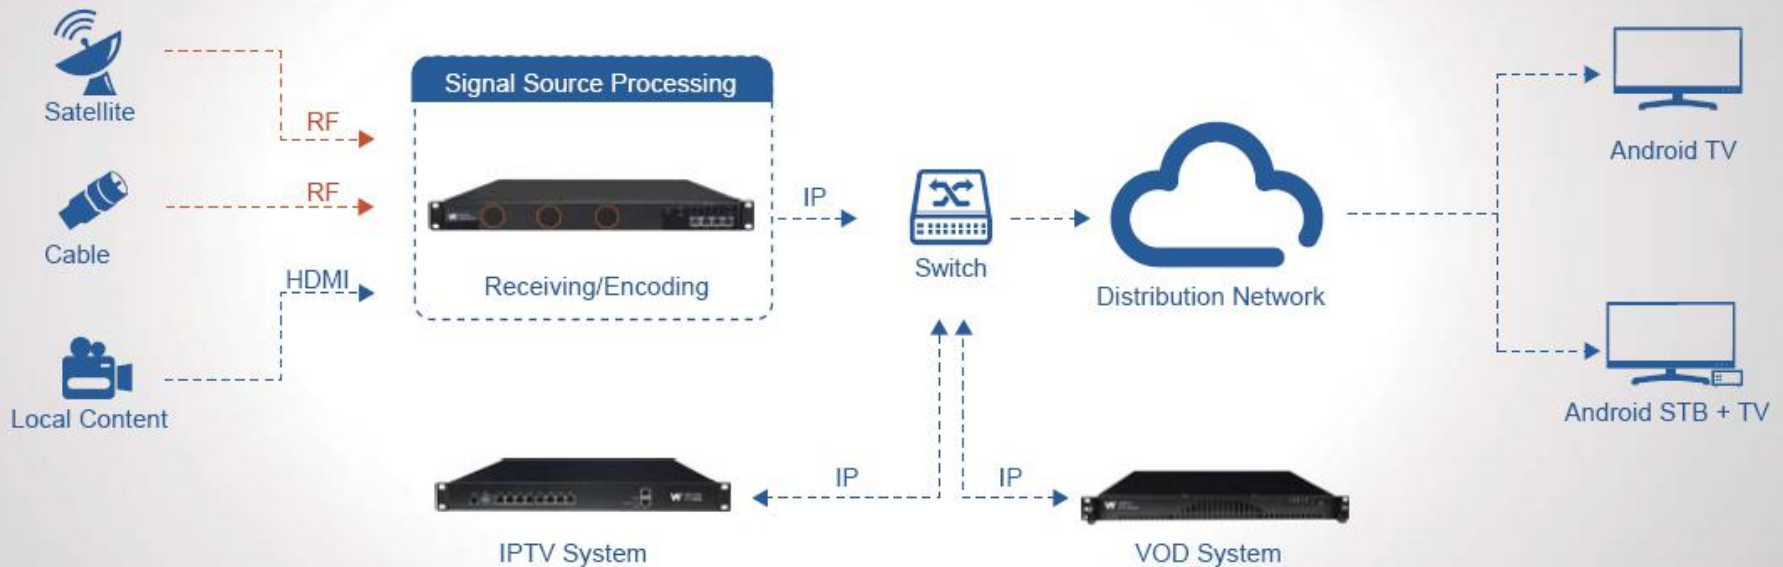

- End-to-end one-stop solution
- Live/Private channel, 3rd-Party VOD

- Simple installation/configuration
- Text/image/video advertisement

403

Products

CMP100

- 4-RU Chassis with dual power supply
- IP based structure, 1GBE switch & multiplexing function embedded
- 16 hot-swappable modules handles any signal input and output
- Receiving, descrambling, encoding, modulation and signal turnaround

CMP200

- 1-RU Chassis with modulation
- IP based structure, 1GBE switch & multiplexing function embedded
- 6 hot-swappable modules handles any signal input and output
- Receiving, descrambling, encoding, modulation and signal turnaround

OMP150

- **Live streaming service via HLS protocol**
- **Up to 50 UDP/RTP live stream input and up to 500 terminals**
- **High-quality VOD service (under development)**
- **Welcome page picture/logo/introduction change**
- **Text/Picture/Video advertisement**
- **Private channel creation with video files(H.264 video/AAC audio)**
- **Third-party PMS integration**
- **OTA upgrade and terminal management**
- **User-friendly WEB GUI**